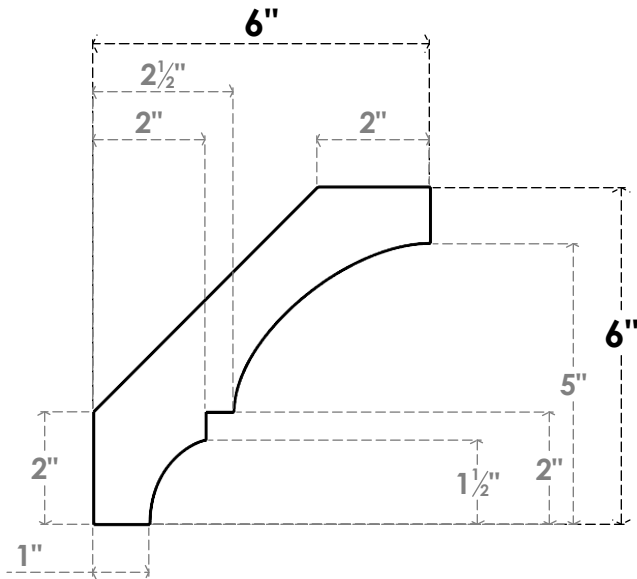

ITEM NUMBER: BRCPO050X06000X06000BOA

5"W X 6"D X 6"H BALBOA ARCHITECTURAL GRADE PVC OPEN BRACE

SIDE PROFILE

FRONT PROFILE

ISOMETRIC

EKENA MILLWORK
2300 WEST MAIN ST.
CLARKSVILLE, TX 75426
TOLL FREE: 866-607-0453
WWW.EKENAMILLWORK.COM