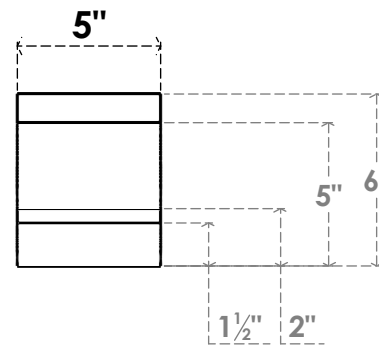

ITEM NUMBER: BRCPO050X06000X06000BOA

5"W X 6"D X 6"H BALBOA ARCHITECTURAL GRADE PVC OPEN BRACE

SIDE PROFILE

FRONT PROFILE

ISOMETRIC

EKENA MILLWORK
2300 WEST MAIN ST.
CLARKSVILLE, TX 75426
TOLL FREE: 866-607-0453
WWW.EKENAMILLWORK.COM