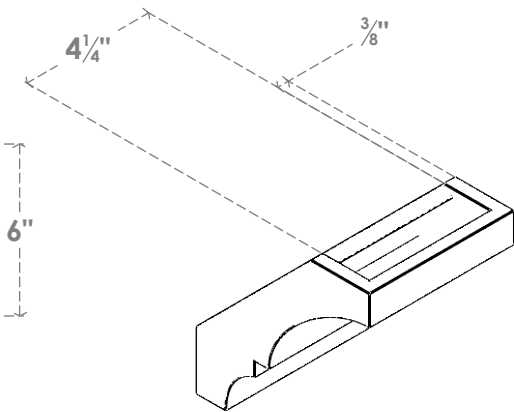

ITEM NUMBER: BRCPO050X06000X06000BOA

5"W X 6"D X 6"H BALBOA ARCHITECTURAL GRADE PVC OPEN BRACE

SIDE PROFILE

FRONT PROFILE

ISOMETRIC

EKENA MILLWORK
2300 WEST MAIN ST.
CLARKSVILLE, TX 75426
TOLL FREE: 866-607-0453
WWW.EKENAMILLWORK.COM